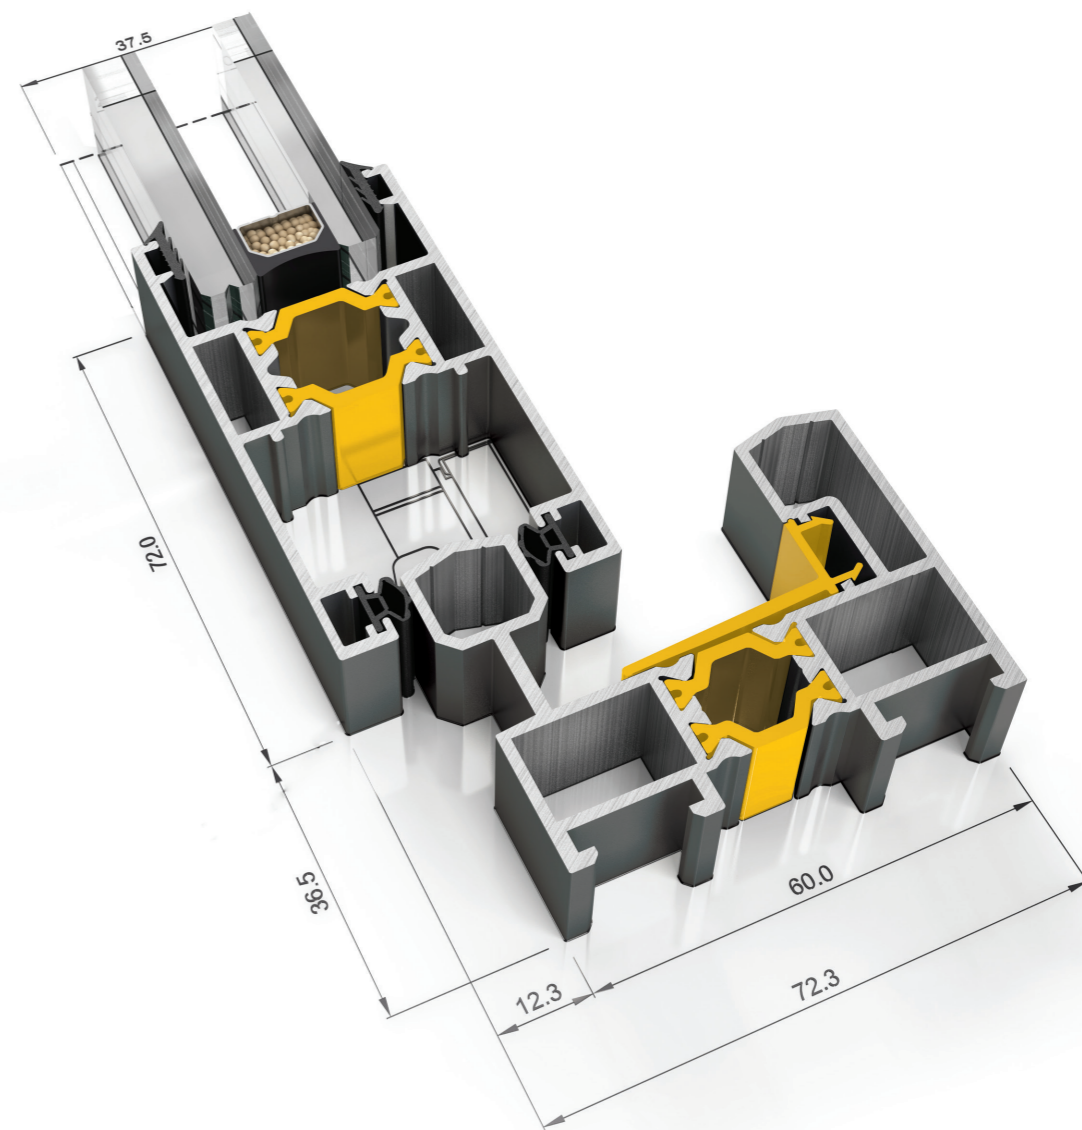

 Arkay Windows

 Arkay Windows

EDGEGLIDE

THE AMAZINGLY SLEEK NEW INLINE SLIDING DOOR

Choose your design, choose your view. EdgeGlide is the sleek sliding door which combines top quality, colour-matched hardware with elegant design. So the look of your door can match the look of your outdoors.

Ultra slim 42mm interlock

Up to 2.2m x 2.6m per panel

Stylish colour-matched hardware

60mm frame depth for easy replacement

Kit frame and sash option for full site-assembly

Size Limits

Maximum panel width	2200 mm
Maximum panel height	2600 mm
Maximum panel weight	200 kg

THRESHOLD HEIGHT	47 mm	
GLAZING THICKNESS	14-26 mm	
GLAZING METHOD	Wrap-around	
SIGHTLINE (TYPICAL)	42 mm	
FRAME DEPTH	2 RAIL	60 mm
	3 RAIL	106 mm

PERFORMANCE	
U-VALUE	From 1.5 W/m ² K
AIR PERMEABILITY	Class 3
WATER TIGHTNESS	Class 7A
WIND RESISTANCE	Class C5
MAXIMUM ACOUSTIC INSULATION	39 dB Rw