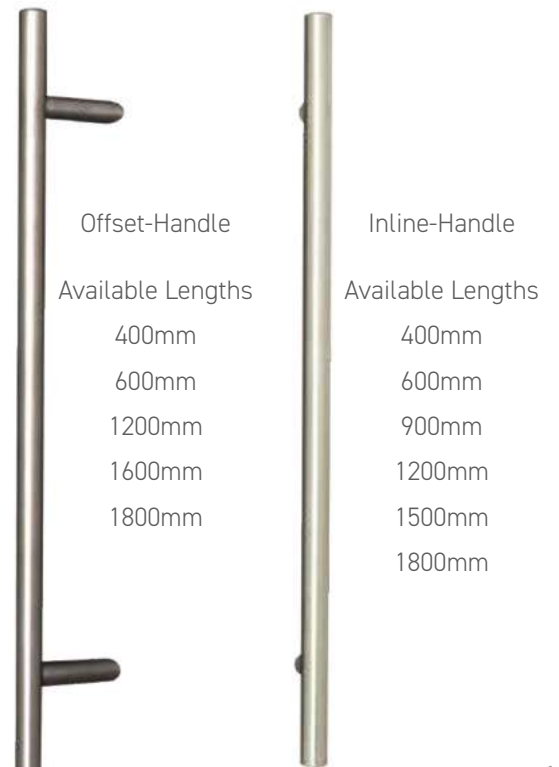

DOOR FURNITURE - STAINLESS STEEL

All BAR/BOW/V and D Handles come with either a Winkhaus AV2 Slam lock (Standard Escutcheon) or Winkhaus Heritage Slam lock (High Escutcheon)